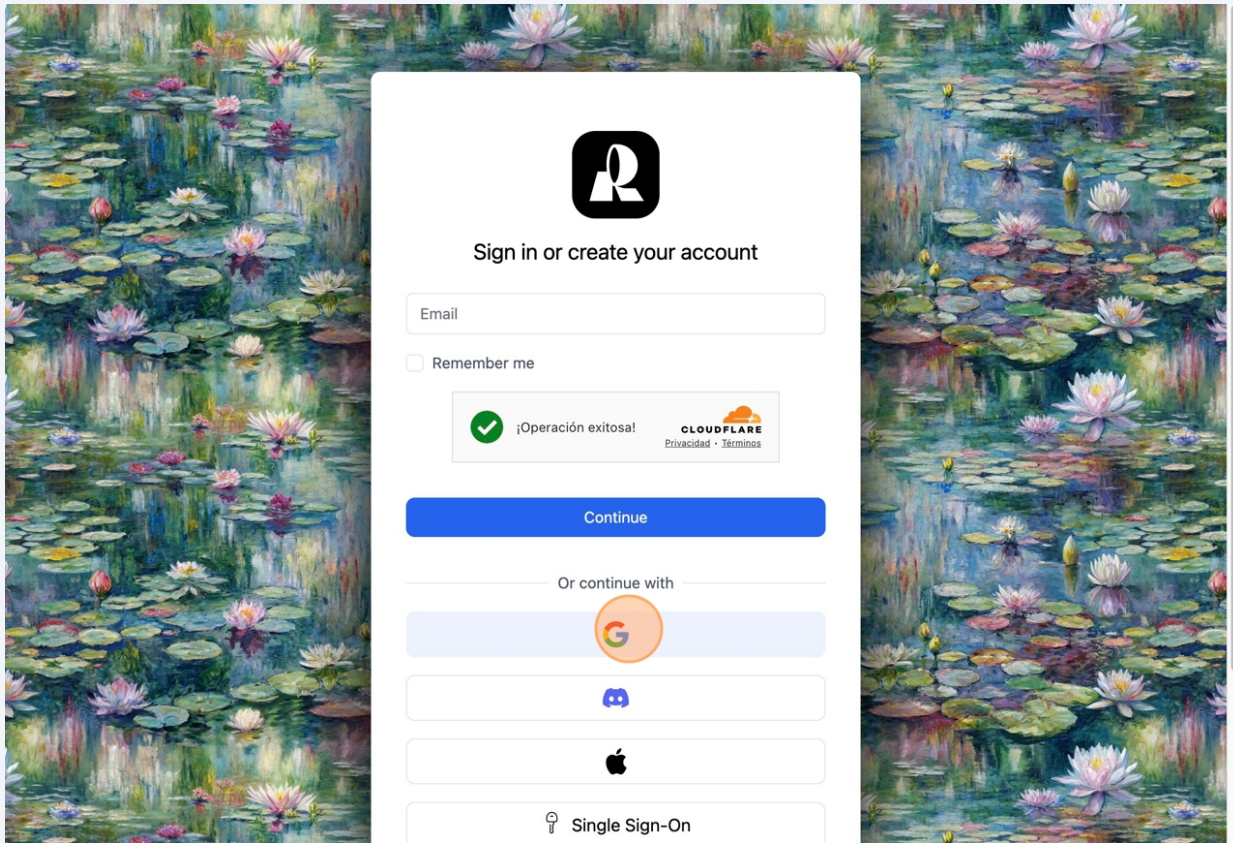

- Free AI Logo Generator**: Recraft AI logo generator includes user-friendly design tools to ...
- Free AI Image Generator Online**: How Recraft AI image generator works. ①. Select a style or ...
- Recraft V3**
- Pricing**: Free. Explore AI image generation with Recraft's platform and AI ...
- Generate**: AI Avatar Generator ; Features. AI Image Generator AI Vector ...

Below the list, there is a link for "Más resultados de recraft.ai »". At the bottom of the search results, a "Google Play" result is partially visible, showing the URL "https://play.google.com › store › apps › details › id=ai.re...".

5

Click "Log in"

6

Click "Google"

7

Click here.

8

Click "Image"

# 10 Click "Apply"

The screenshot displays the Recraft AI interface. On the left, a 'New' project panel shows the prompt 'cute red panda' and a 'Recraft V3 Raw' model selection. The central workspace features a grid of art styles: 'Young adult book 2' (a character in a green space suit), 'Seamless Digital' (a blue and gold damask pattern), 'Line art' (a man with sunglasses and a pin), and 'Linocut' (a woman's face in a circular frame). A 'Vector art' section is also visible. On the right, a sidebar shows the current style 'Recraft V3 Raw' and model 'Recraft V3', along with buttons for 'Add to saved' and 'Copy style ID'. An 'Apply' button is overlaid on the 'Line art' style.