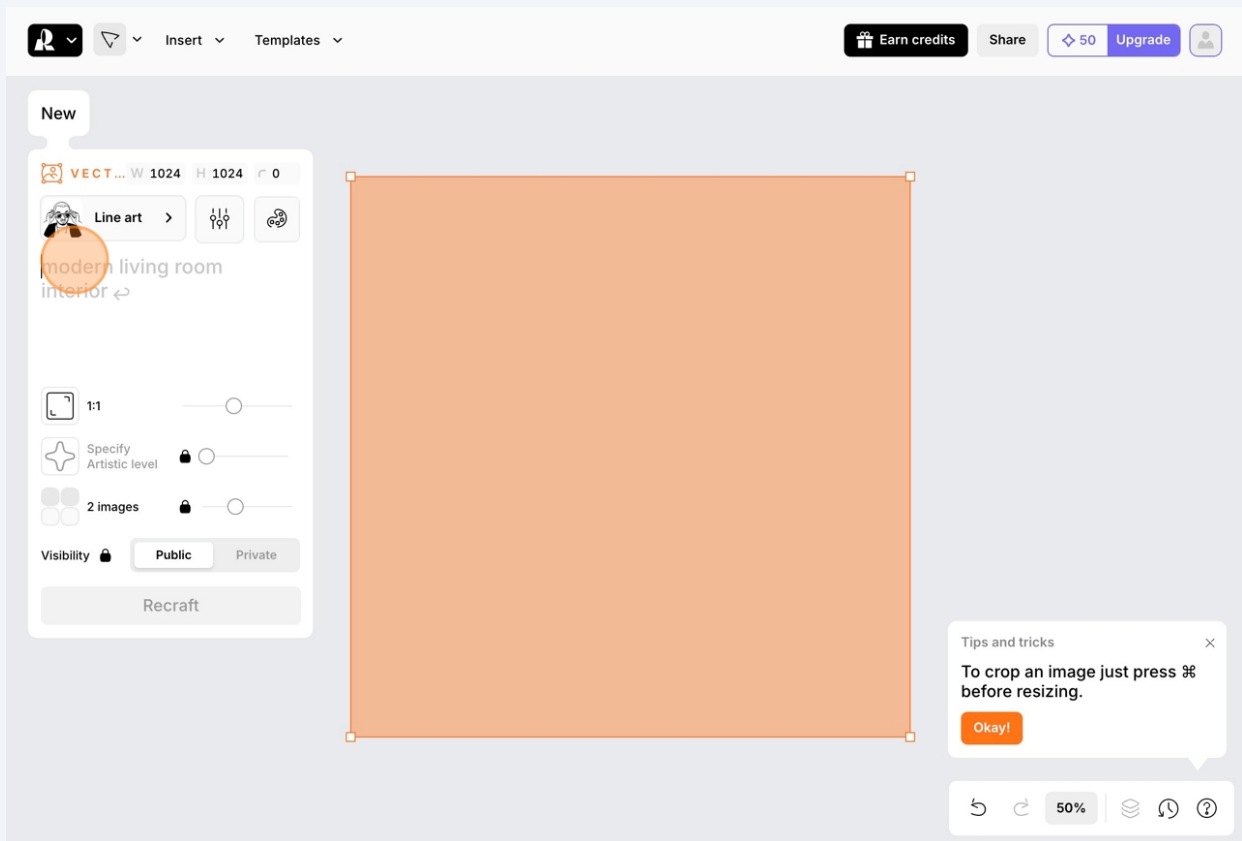

11 Click the "modern living room interior" field.

12 Escribir "el prompt"