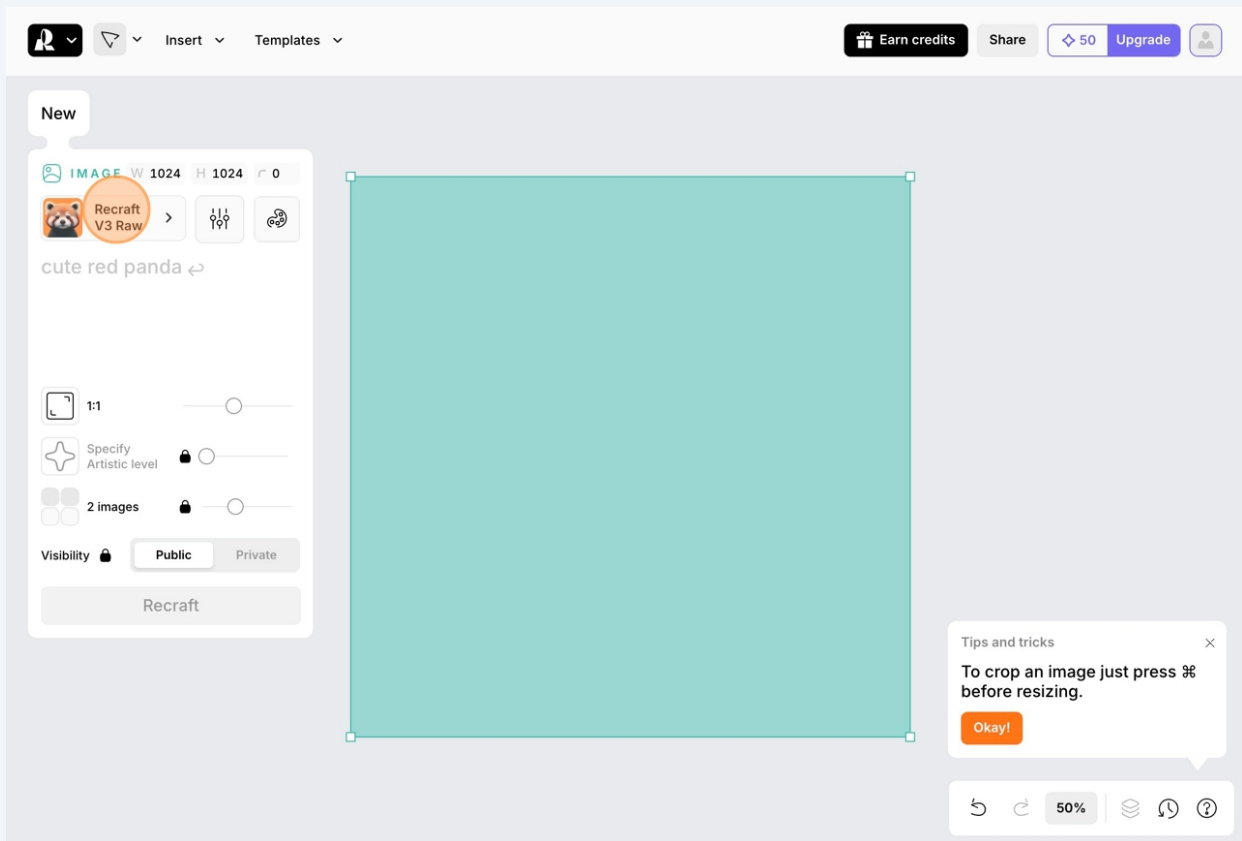

5

Click "Log in"

6

Click "Google"

7

Click here.

8

Click "Image"

# 10 Click "Apply"

The screenshot displays the Recraft AI interface. On the left, a 'New' project panel shows the prompt 'cute red panda' and a 'Recraft V3 Raw' model selection. The central workspace features a grid of art styles: 'Young adult book 2' (a character in a green space suit), 'Seamless Digital' (a blue and gold damask pattern), 'Line art' (a man with sunglasses and a pin), and 'Linocut' (a woman's face in a circular frame). A 'Vector art' section is also visible. On the right, a sidebar shows the current style 'Recraft V3 Raw' and model 'Recraft V3', along with buttons for 'Add to saved' and 'Copy style ID'. An 'Apply' button is overlaid on the 'Line art' style.