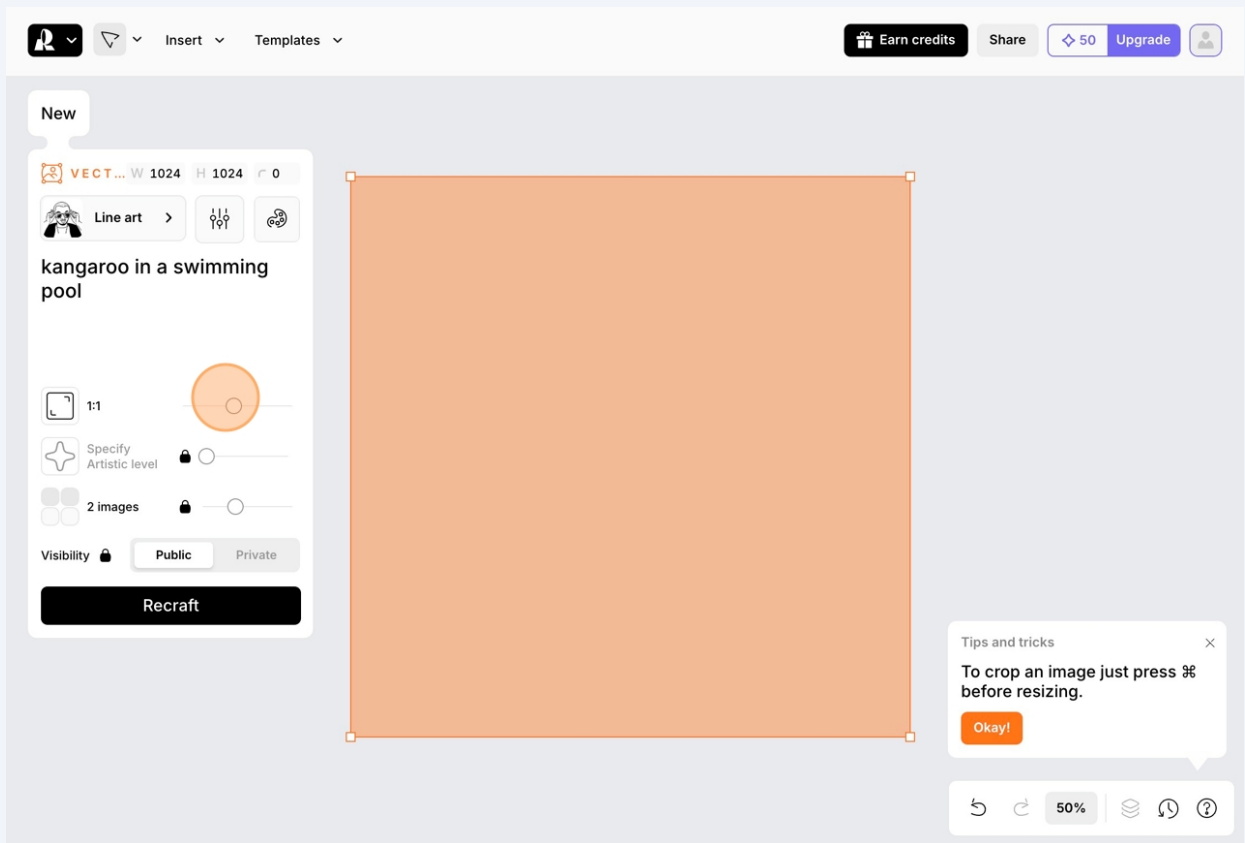

# 10 Click "Apply"

The screenshot displays the Recraft AI interface. On the left, a 'New' project panel shows the prompt 'cute red panda' and a 'Recraft V3 Raw' model selection. The central workspace features a grid of art styles: 'Young adult book 2' (a character in a green space suit), 'Seamless Digital' (a blue and gold damask pattern), 'Line art' (a man with sunglasses and a pin), and 'Linocut' (a woman's face in a circular frame). A 'Vector art' section is also visible. On the right, a sidebar shows the current style 'Recraft V3 Raw' and model 'Recraft V3', along with buttons for 'Add to saved' and 'Copy style ID'. An 'Apply' button is overlaid on the 'Line art' style.

11 Click the "modern living room interior" field.

12 Escribir "el prompt"

13 Click this range field.